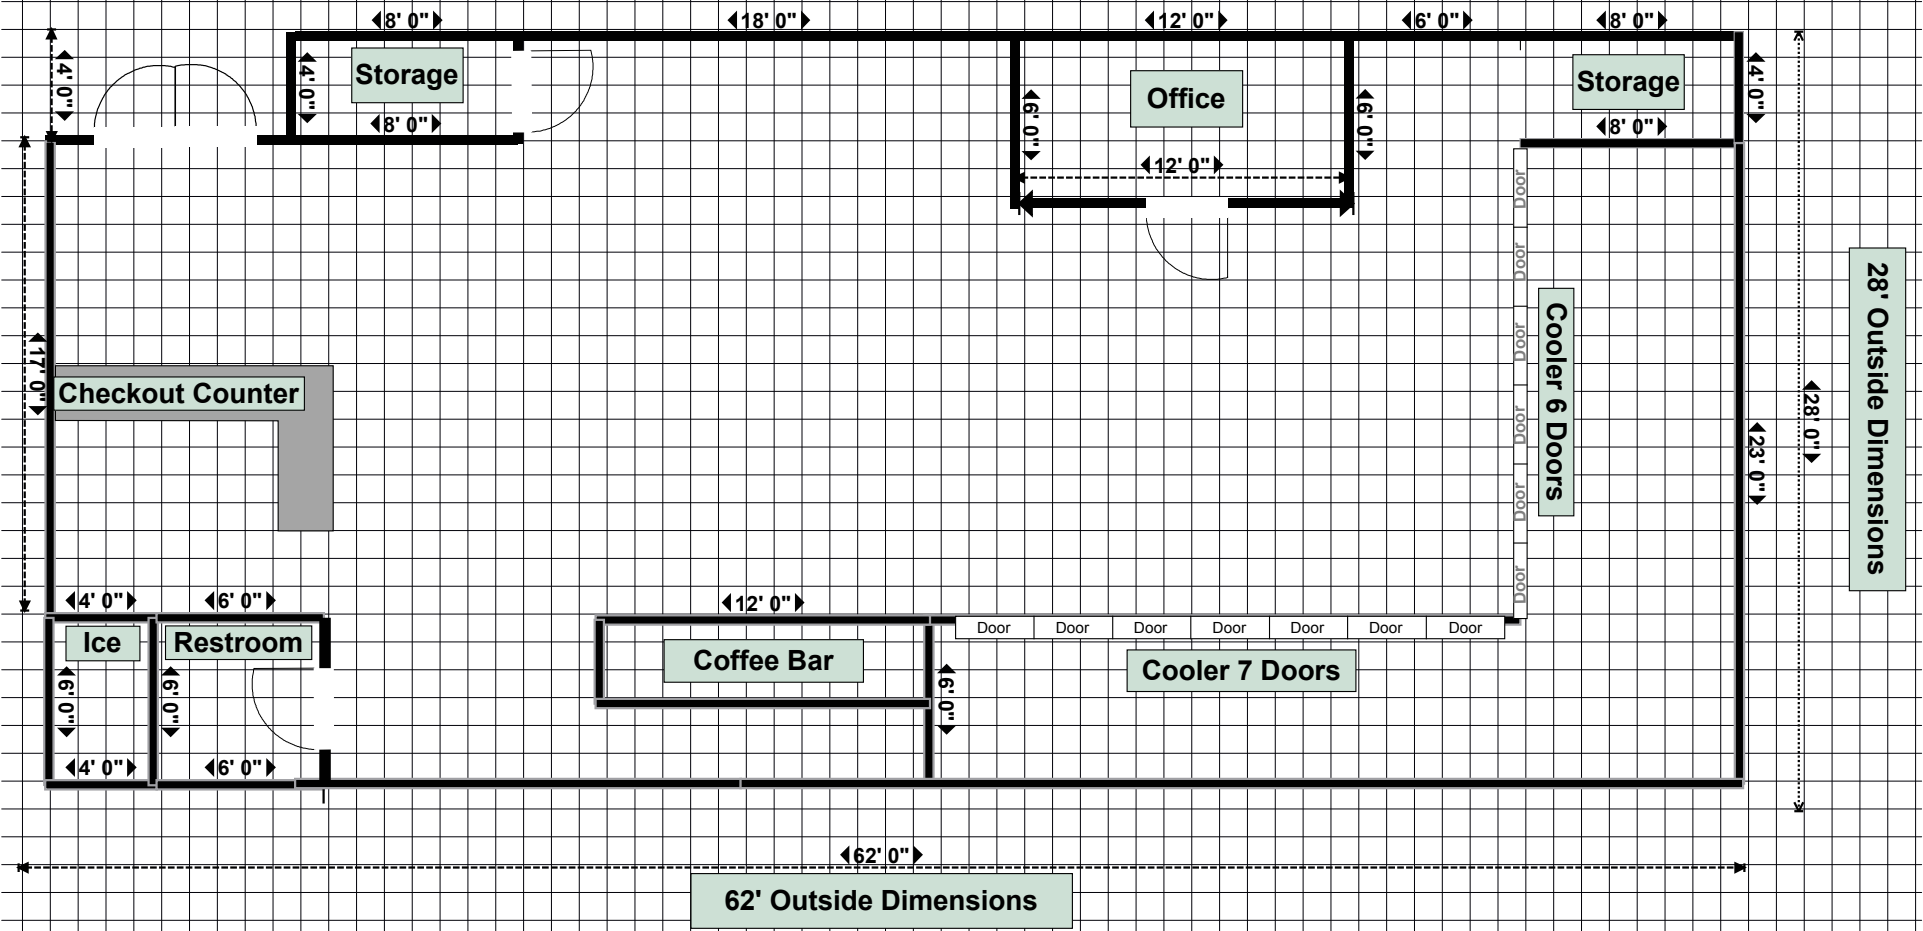

Mountaineer Mart #33  
Floor Plan  
Buckhannon

Current Key Asset Layout  
As Is  
02/03/10

Modified February 5, 2010

28' Outside Dimensions

62' Outside Dimensions